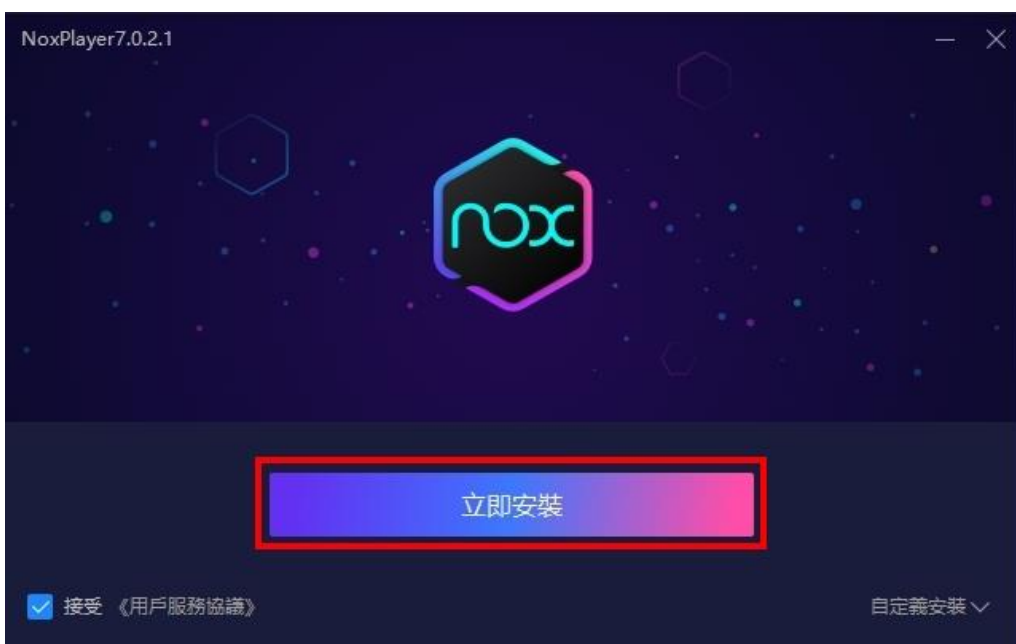

# 模擬器執行教學

步驟1：至官網首頁點選「立即下載」

夜神模擬器官網：<https://tw.bignox.com/>

步驟2：下載成功後點擊打開安裝檔。

步驟3：點選「立即安裝」。

步驟4：等待安裝完成後點選「安裝完成」。

※電腦桌面上也會新增捷徑，之後都從這裡開啟模擬器。

步驟5：點選右上角齒輪，設定為手機板模式，按「保存設定」並重啟模擬器。

步驟 10：輸入關鍵字「SOMAI」並搜尋。

The screenshot shows the Google Play Store search results for the keyword "SOMAI". The search bar at the top contains "SOMAI". Below the search bar, there are two sections: "搜尋排行" (Search Ranking) and "熱門遊戲" (Popular Games). The "搜尋排行" section shows a list of apps with their icons, names, and ratings. The "熱門遊戲" section shows a large promotional banner for a game, with a red "安裝" (Install) button. At the bottom of the screen, there is a navigation bar with various icons, including a red "17" icon.